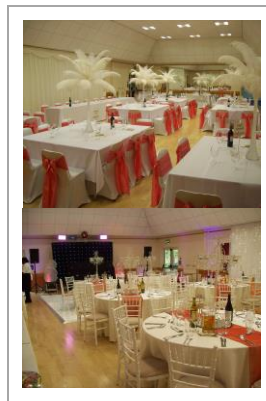

Events

We can cater for a wide range of events and are happy to help you make your event the perfect one.

We can provide a list of suppliers familiar with Beechen Hall to ensure a smooth organisational process.