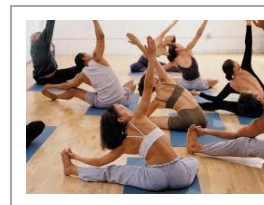

About Us

Beechen Hall Regular Classes & Events

Beechen Hall is a popular hall used by many clubs ranging across various children's dance, music, exercise and education classes, pilates, karate, yoga, jewellery making, short mat bowls and Age Concern.