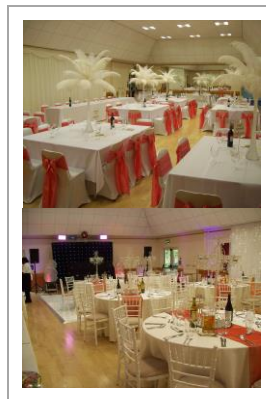

Events

We can cater for a wide range of events and are happy to help you make your event the perfect one.

We can provide a list of suppliers familiar with Beechen Hall to ensure a smooth organisational process.